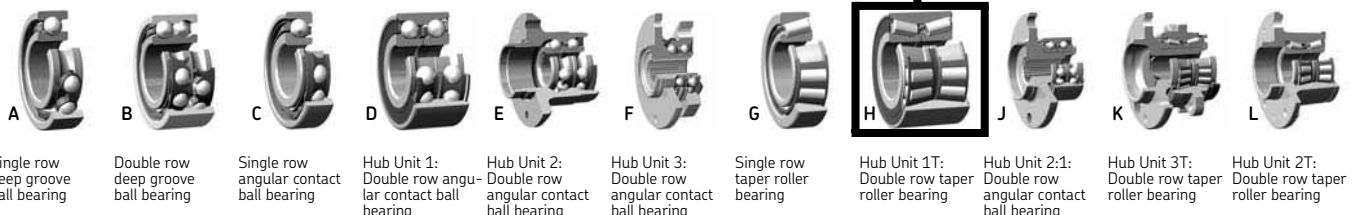

1) Not for armoured body
2) Armoured body
3) With differential mounted brakes
4) With hub mounted brakes
5) With HUB 1 bearing
6) With HUB 2 bearing
7) Except tropical climate
8) Tropical climate
9) Heighted suspension
10) Except heighted suspension
11) Single row taper roller bearing
43) Equipment level E4 *)
44) Not for extreme cold climate *)
45) Equipment code 101 *)
46) Equipment code 102 *)
47) Equipment code 130 *)
48) Equipment code 162 *)
49) Equipment code 190 *)
50) Equipment code 230 *)
51) Equipment code 260 *)
52) Equipment code 600 *)
53) Equipment code 750 *)

	a	b	c	d	e	f	g	h	i	j	k	l	m	n	o	p	q	r
VKBA 3494	D	1						1				1						0,64
VKBA 3495	D	1						1				1						1,05
VKBA 3496	H	1						1				1						0,62

Bearing	Number of mont. studs		Passive ABS	Locking washer	Spacer		Circlips	O-ring, gasket	Split pin	Weight							
Number of bearing	Number of mont. holes		Active ABS	Nut	Screw	Locking	Oil seal	Shield plate	Grease cap	kg							
a	b	c	d	e	f	g	h	i	j	k	l	m	n	o	p	q	r